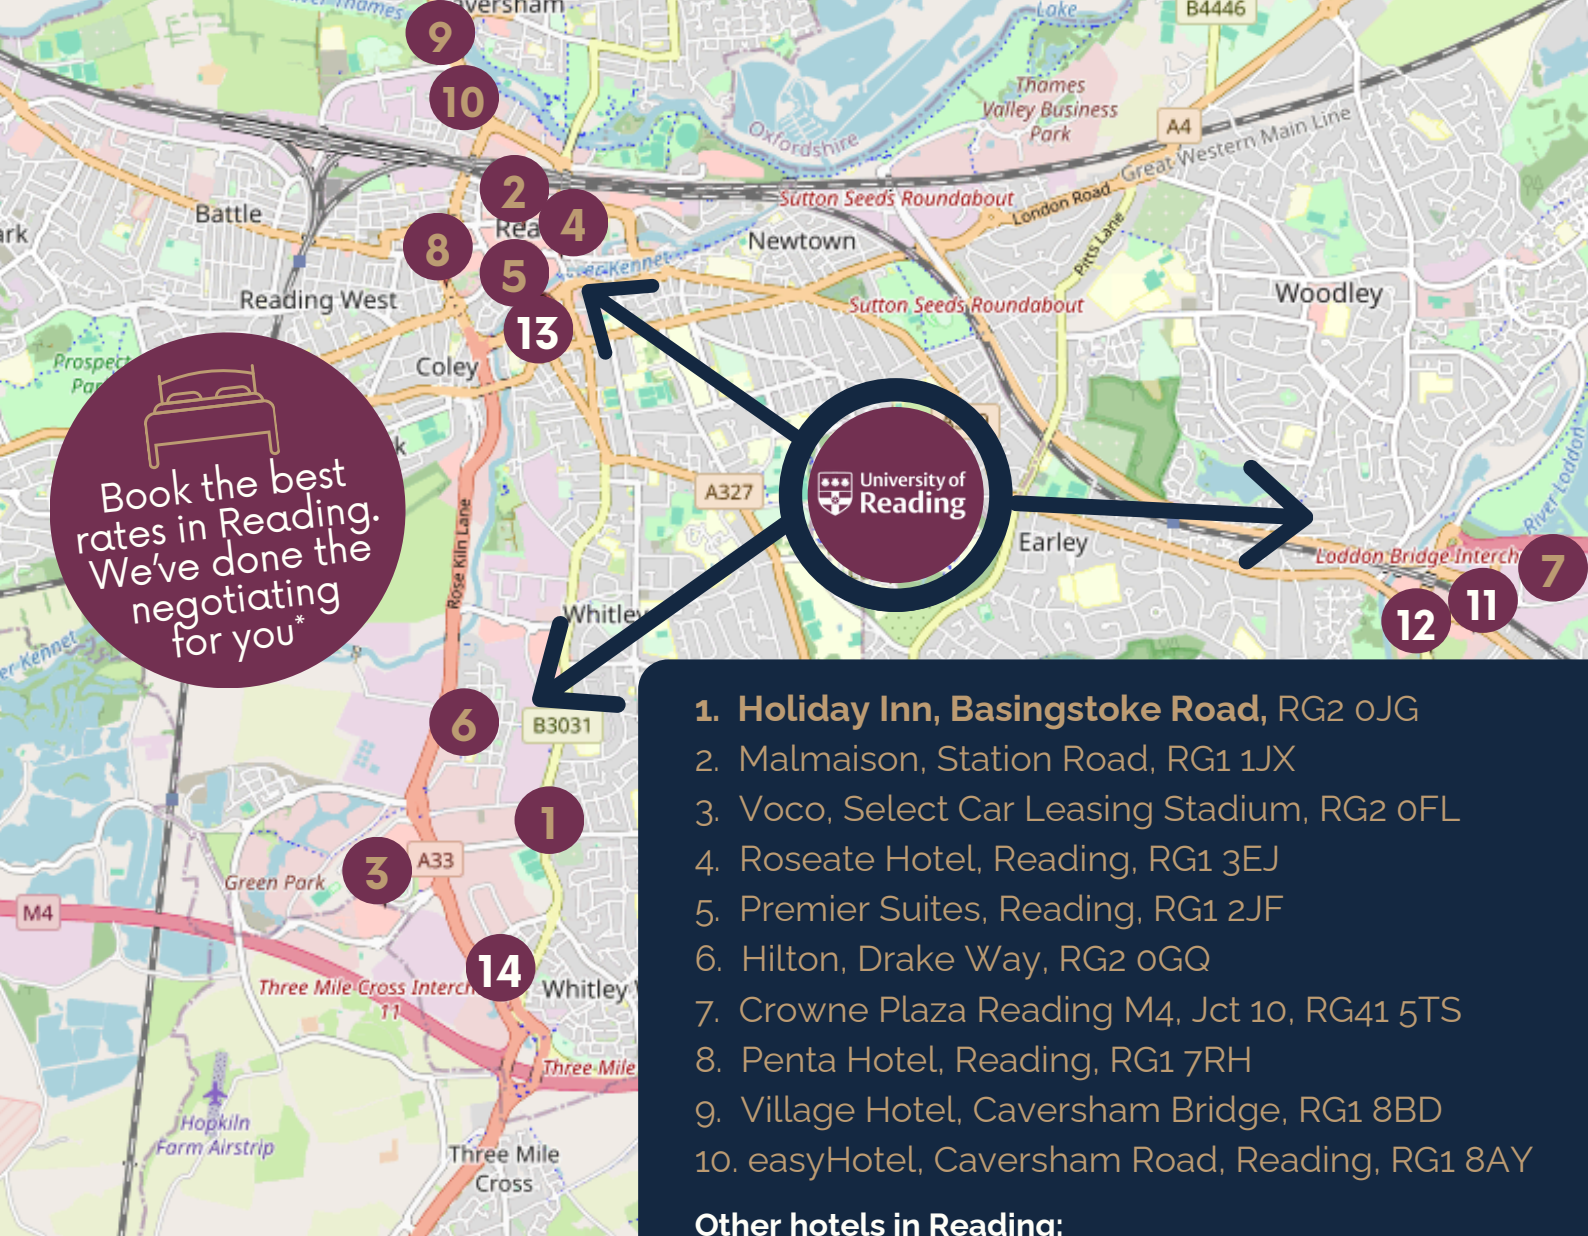

### LET VENUE READING FIND YOU A PLACE TO STAY CLOSE BY

We have handpicked a few places to stay if you're planning on stopping over in Reading before/after your event or visit to campus. These hotels are all within a 5-minute drive or bus journey to the University of Reading. We have also negotiated the best rates with some of the hotels on your behalf so you can book directly with the hotel.

THE  
ROSEATE

READING

**H**  
Holiday Inn  
AN IHG® HOTEL  
READING-SOUTH

Malmaison  
PENTA  
HOTELS

VILLAGE  
HOTEL CLUB  
READING

Hilton

VOCO®  
AN IHG® HOTEL

Reading

easyHotel

PS  
READING

Book the best rates in Reading. We've done the negotiating for you\*

1. **Holiday Inn, Basingstoke Road, RG2 0JG**
  2. Malmaison, Station Road, RG1 1JX
  3. Voco, Select Car Leasing Stadium, RG2 0FL
  4. Roseate Hotel, Reading, RG1 3EJ
  5. Premier Suites, Reading, RG1 2JF
  6. Hilton, Drake Way, RG2 0GQ
  7. Crowne Plaza Reading M4, Jct 10, RG41 5TS
  8. Penta Hotel, Reading, RG1 7RH
  9. Village Hotel, Caversham Bridge, RG1 8BD
  10. easyHotel, Caversham Road, Reading, RG1 8AY
- Other hotels in Reading:**
11. Travelodge, Winnersh Triangle, RG41 5TE
  12. Premier Inn, Winnersh Triangle, RG41 5HE
  13. Premier Inn, Central Reading, RG1 2HN
  14. Premier Inn, Reading Gateway, RG2 0GG